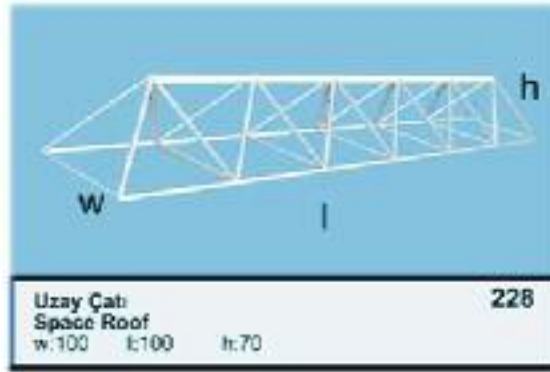

of Trauma and Emergency Surgery

Sungate Port Royal Hotel, Antalya / TURKEY

555

COMPANY NAME

Raf Shelf
w:30 l:100

224

Broşürlik Brouchure Rack
l:100 h:30

226